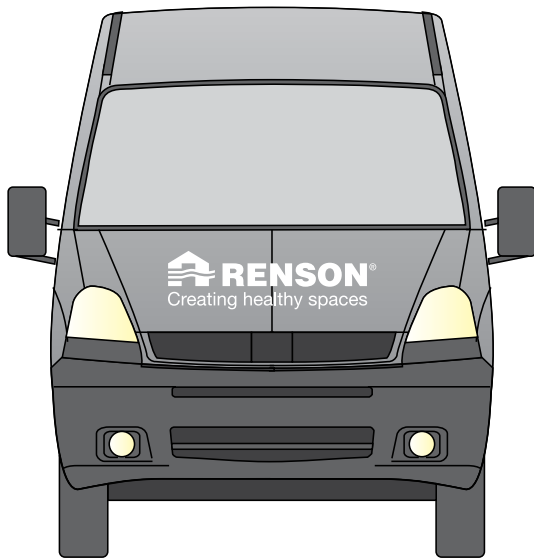

Put the Renson logo on the bonnet.
The choice of colours, between a white or blue logo, depends on the base colour of the vehicle.