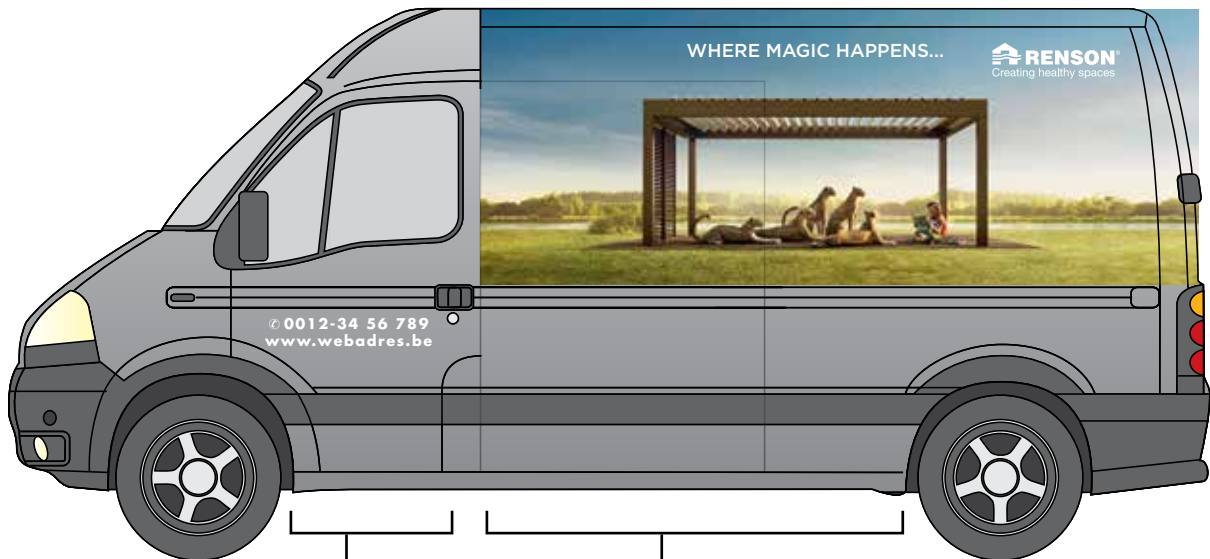

Skye (=flamingo_skye_006-landscape_adv_donkere_lucht) is the main image on the side of the vehicle.

Put the Partner logo + slogan in the left corner of the image.

Put the Renson logo + slogan in the right corner of the image.

No changes to the colours in the logos; only white fill.

Partner's telephone number and website URL on the passenger's side door.

The choice of colours, between a white or blue fill, depends on the base colour of the vehicle.

Only use the Futura Std Bold font for the telephone number and website URL.

Partner's telephone number and website URL on the driver's side door.

The choice of colours, between a white or blue fill, depends on the base colour of the vehicle.

Only use the Futura Std Bold font for the telephone number and website URL.

Camargue (=CHEETAH_010_FRONT_BRONZE_MATIERE_06_2) is the main image on the side of the vehicle.

Put the Renson logo + slogan in the left corner of the image.